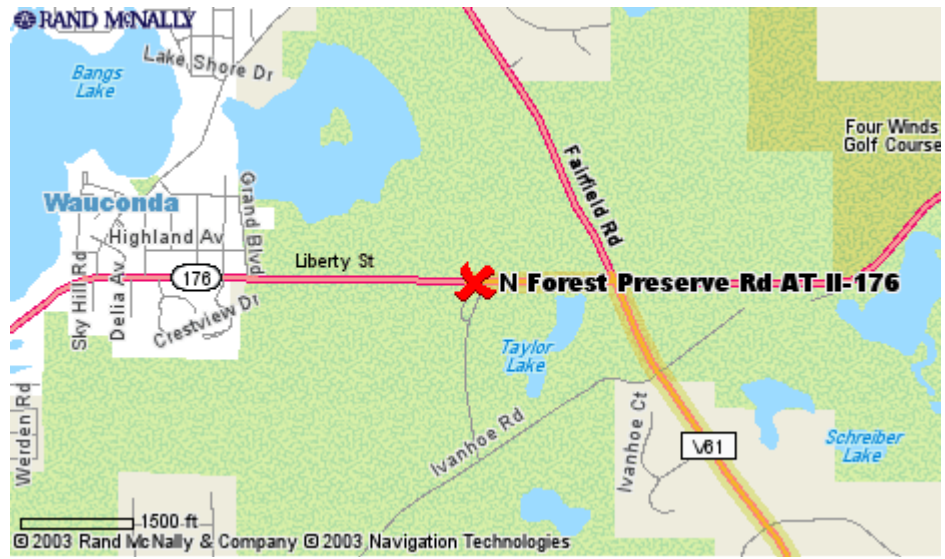

Destination: N Forest Preserve Rd AT Il-176
Wauconda, IL 60084

* Call the Chicago or Milwaukee contact numbers if severely lost!