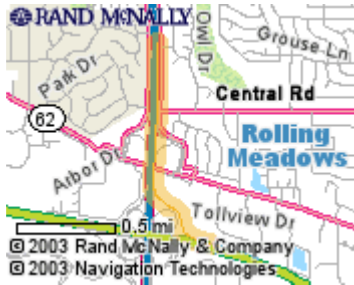

Note: The preserve is the 1<sup>st</sup> left after the intersection of IL-176 and Fairfield Rd.

**Step 1**

**Directions**

Continue on I-90 W (Northwest Tollway)

**Distance**

8.8 miles

**Step 2**

**Directions**

Bear right onto off-ramp to IL-53 N

**Distance**

0.2 miles

**Step 3**

**Directions**

Take IL-53 N Ramp

**Distance**

1.2 miles