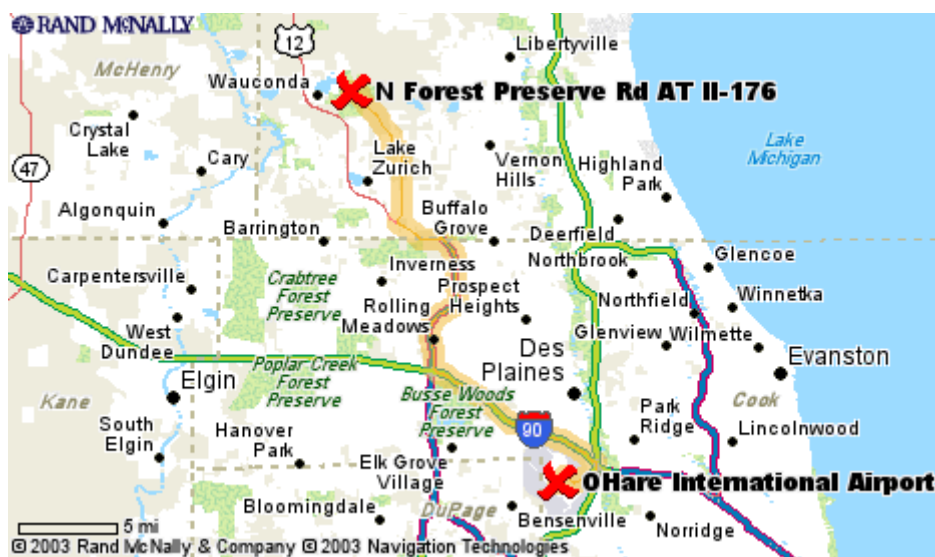

**Step  
7**

**Directions**  
Continue onto Schank Av

**Distance**  
0.2 miles

**Step  
8**

**Directions**  
Bear right onto IL-176

**Distance**  
3.6 miles

**Step  
9**

**Directions**  
Bear left onto Forest Preserve Rd

**Distance**  
< 0.1 miles

**Step  
10**

**Directions**  
You are at N Forest Preserve Rd  
AT Il-176, Wauconda, IL

**Distance**

**Destination:** N Forest Preserve Rd AT Il-176  
Wauconda, IL 60084

## 2. Directions to Lakewood Forest Preserve from Chicago

- Take I-90 west to the junction with IL-53 (Rolling Meadows area)
- Take IL-53 north all the way to Lake-Cook Road
- Exit west on Lake Cook road and go to Rand Road (US-12)
- Make a right onto US-12
- Proceed west bound on US-12, until you reach Quentin Rd (CR-V62)
- Make a right onto Quentin Rd (CR-V62)
- Proceed north to Old McHenry Rd (CR-V77) and make a left (west) onto Old McHenry Rd (CR-V77)
- Proceed to Fairfield Rd (CR-V61) and make a right onto Fairfield Rd (CR-V61)
- Proceed until you reach Fairfield Rd (CR-V61) and make a left onto Fairfield Rd (CR-V61)
- Take the 1<sup>st</sup> left into the preserve
- Once in the preserve take the 1<sup>st</sup> left to the shelter "B"

Note: The preserve is the 1<sup>st</sup> left after the intersection of IL-176 and Fairfield Rd.

**Step 1**

**Directions**

Continue on I-90 W (Northwest Tollway)

**Distance**

8.8 miles

**Step 2**

**Directions**