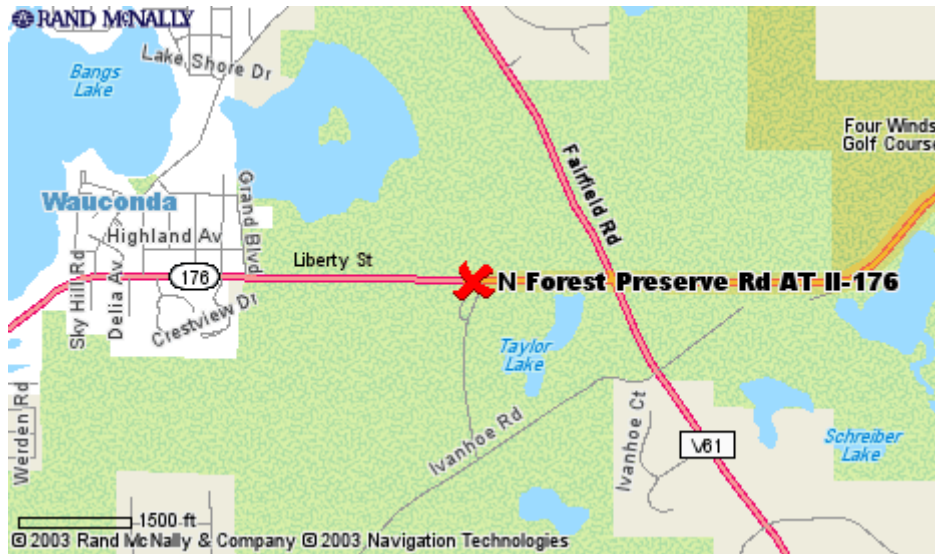

<b>Step</b> <b>3</b>	<b>Directions</b> Bear right onto IL-21 (Milwaukee Av, Riverside Dr)	<b>Distance</b> 0.9 miles
-------------------------	--	------------------------------

<b>Step</b> <b>4</b>	<b>Directions</b> Turn right on ramp to IL-120 W (Belvidere Rd)	<b>Distance</b> 0.3 miles
-------------------------	---	------------------------------

**Step  
7**

**Directions**  
Continue onto Schank Av

**Distance**  
0.2 miles

**Step  
8**

**Directions**  
Bear right onto IL-176

**Distance**  
3.6 miles

**Step  
9**

**Directions**  
Bear left onto Forest Preserve Rd

**Distance**  
< 0.1 miles

**Step  
10**

**Directions**  
You are at N Forest Preserve Rd  
AT Il-176, Wauconda, IL

**Distance**

**Destination:** N Forest Preserve Rd AT Il-176  
Wauconda, IL 60084

Note: The preserve is the 1<sup>st</sup> left after the intersection of IL-176 and Fairfield Rd.

**Step 1**

**Directions**

Continue on I-90 W (Northwest Tollway)

**Distance**

8.8 miles

**Step 2**

**Directions**