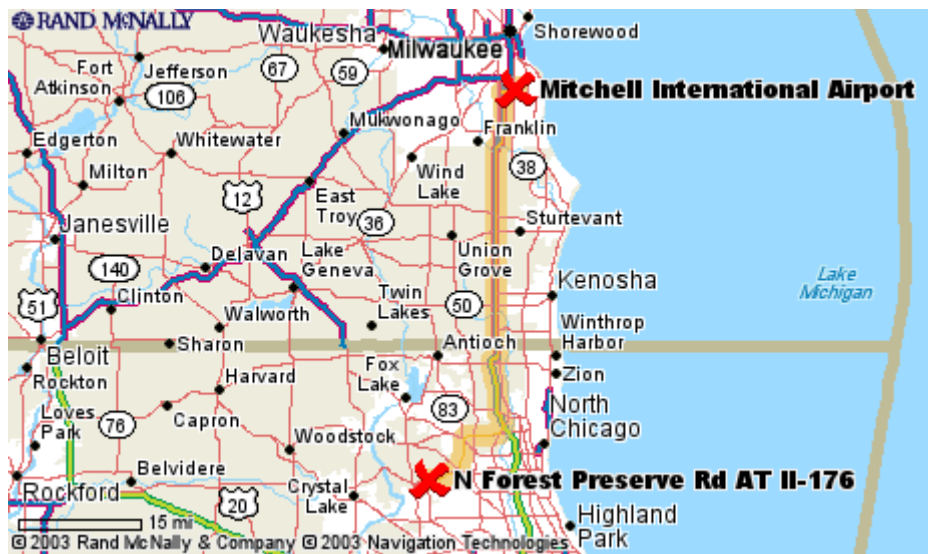

# DIRECTIONS TO LAKEWOOD FOREST PRESERVE

## 1. Directions to Lakewood Forest Preserve from Milwaukee

- Take I-94 E (US-41 S, North-South Frwy) into Illinois
- In the Gurnee area exit off Illinois 21 (Milwaukee Av, Riverside Dr) and go west (to the right)
- After about 0.9 miles (not 9 miles!) exit right on to the IL-120 (Belvidere Rd) westbound
- Continue westbound on IL-120 (about 4.1 miles) to Ivanhoe Rd (IL-83)
- Make a left (southbound) on Ivanhoe Road. After about 4.1 Ivanhoe intersects with IL-60.
- Continue on Ivanhoe which changes name to Schank Ave
- After about 0.2 miles make a right onto IL-176
- Proceed for about 3.6 miles on IL-176 and turn left into the Lakewood Forest Preserve
- Once in the preserve take the 1<sup>st</sup> left to the shelter "B"

**Note:** The preserve is the 1<sup>st</sup> left after the intersection of IL-176 and Fairfield Rd.

Step	Directions	Distance
1	Continue on I-94 E (US-41 S, North-South Frwy)	40.9 miles

<b>Step</b> <b>2</b>	<b>Directions</b> Bear right onto off-ramp to IL-21 (Milwaukee Av, Riverside Dr)	<b>Distance</b> 0.4 miles
-------------------------	--	------------------------------

<b>Step</b> <b>3</b>	<b>Directions</b> Bear right onto IL-21 (Milwaukee Av, Riverside Dr)	<b>Distance</b> 0.9 miles
-------------------------	--	------------------------------

<b>Step</b> <b>4</b>	<b>Directions</b> Turn right on ramp to IL-120 W (Belvidere Rd)	<b>Distance</b> 0.3 miles
-------------------------	---	------------------------------